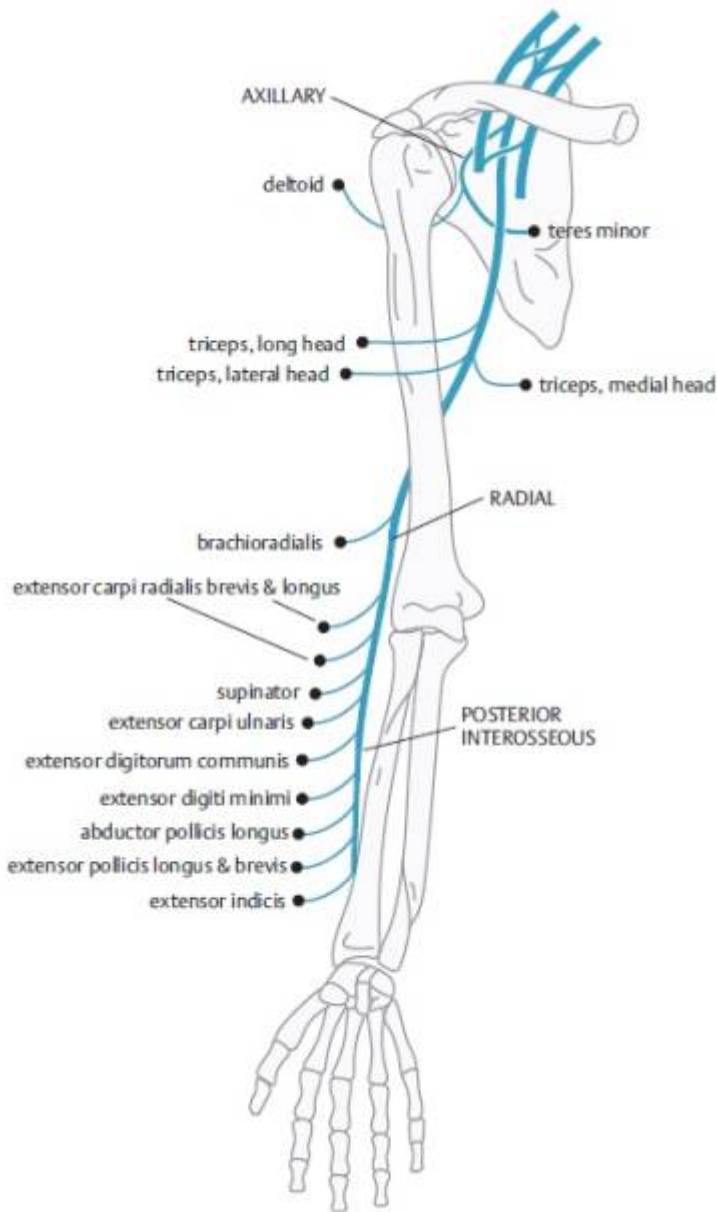

Radial nerve compression

[Radial nerve compression.](#)

Radial nerve palsy

[Radial nerve palsy](#)

1)

Texakalidis P, Tora MS, Lamanna JJ, Wetzel J, Boulis NM. Combined Radial to Axillary and Spinal Accessory (SA) to Suprascapular Nerve (SSN) Transfers May Confer Superior Shoulder Abduction Compared to Single SA to SSN Transfer. *World Neurosurg.* 2019 Mar 18. pii: S1878-8750(19)30736-3. doi: 10.1016/j.wneu.2019.03.075. [Epub ahead of print] PubMed PMID: 30898759.